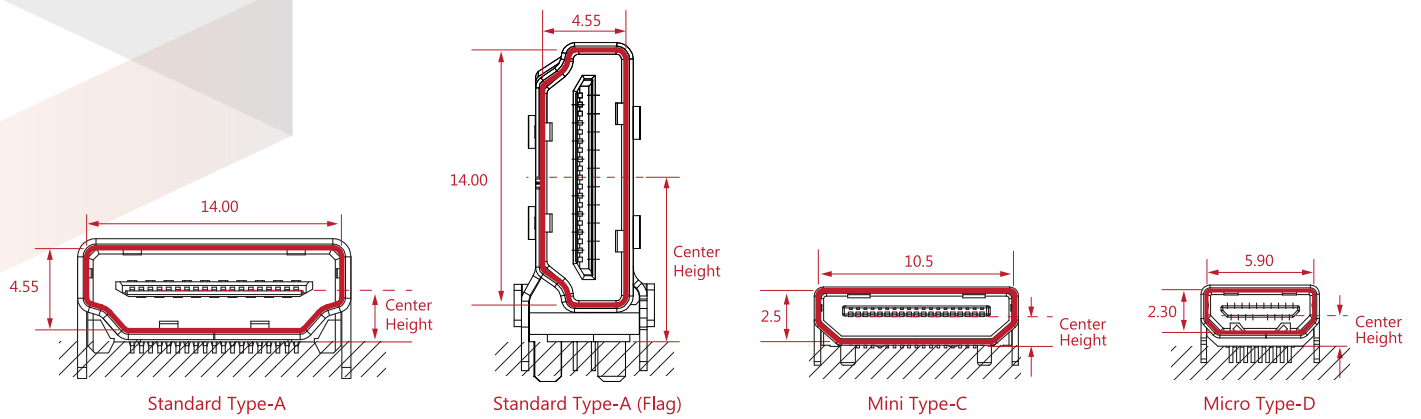

# HDMI A/ C/ D Type Connectors

35

HDMI Standard-A Type

36

HDMI Mini-C Type

36

HDMI Micro-D Type

## HDMI Standard Type-A

	Fig.	Ordering No.	PCB Mounting	Mounting Type	Contact Plating	Center Height (mm)
Normal	1)	2HE-51U1-F01	SMT	Top Mount	Au 30u"	3.400
Normal	2)	2HE1744-000111F	DIP	Top Mount	Gold Flash	3.350/ 15.350
Normal	3)	2HE-51L9-002	DIP	Top Mount	Gold Flash	3.325
Normal	4)	2HE1718-000111F	DIP	Mid Mount	Gold Flash	1.600
Reverse	5)	2HE1638-041311F	DIP	Mid Mount	Au 30u"	-2.920
Flag	6)	2HE1542-120112F	DIP	Top Mount	Gold Flash	9.000